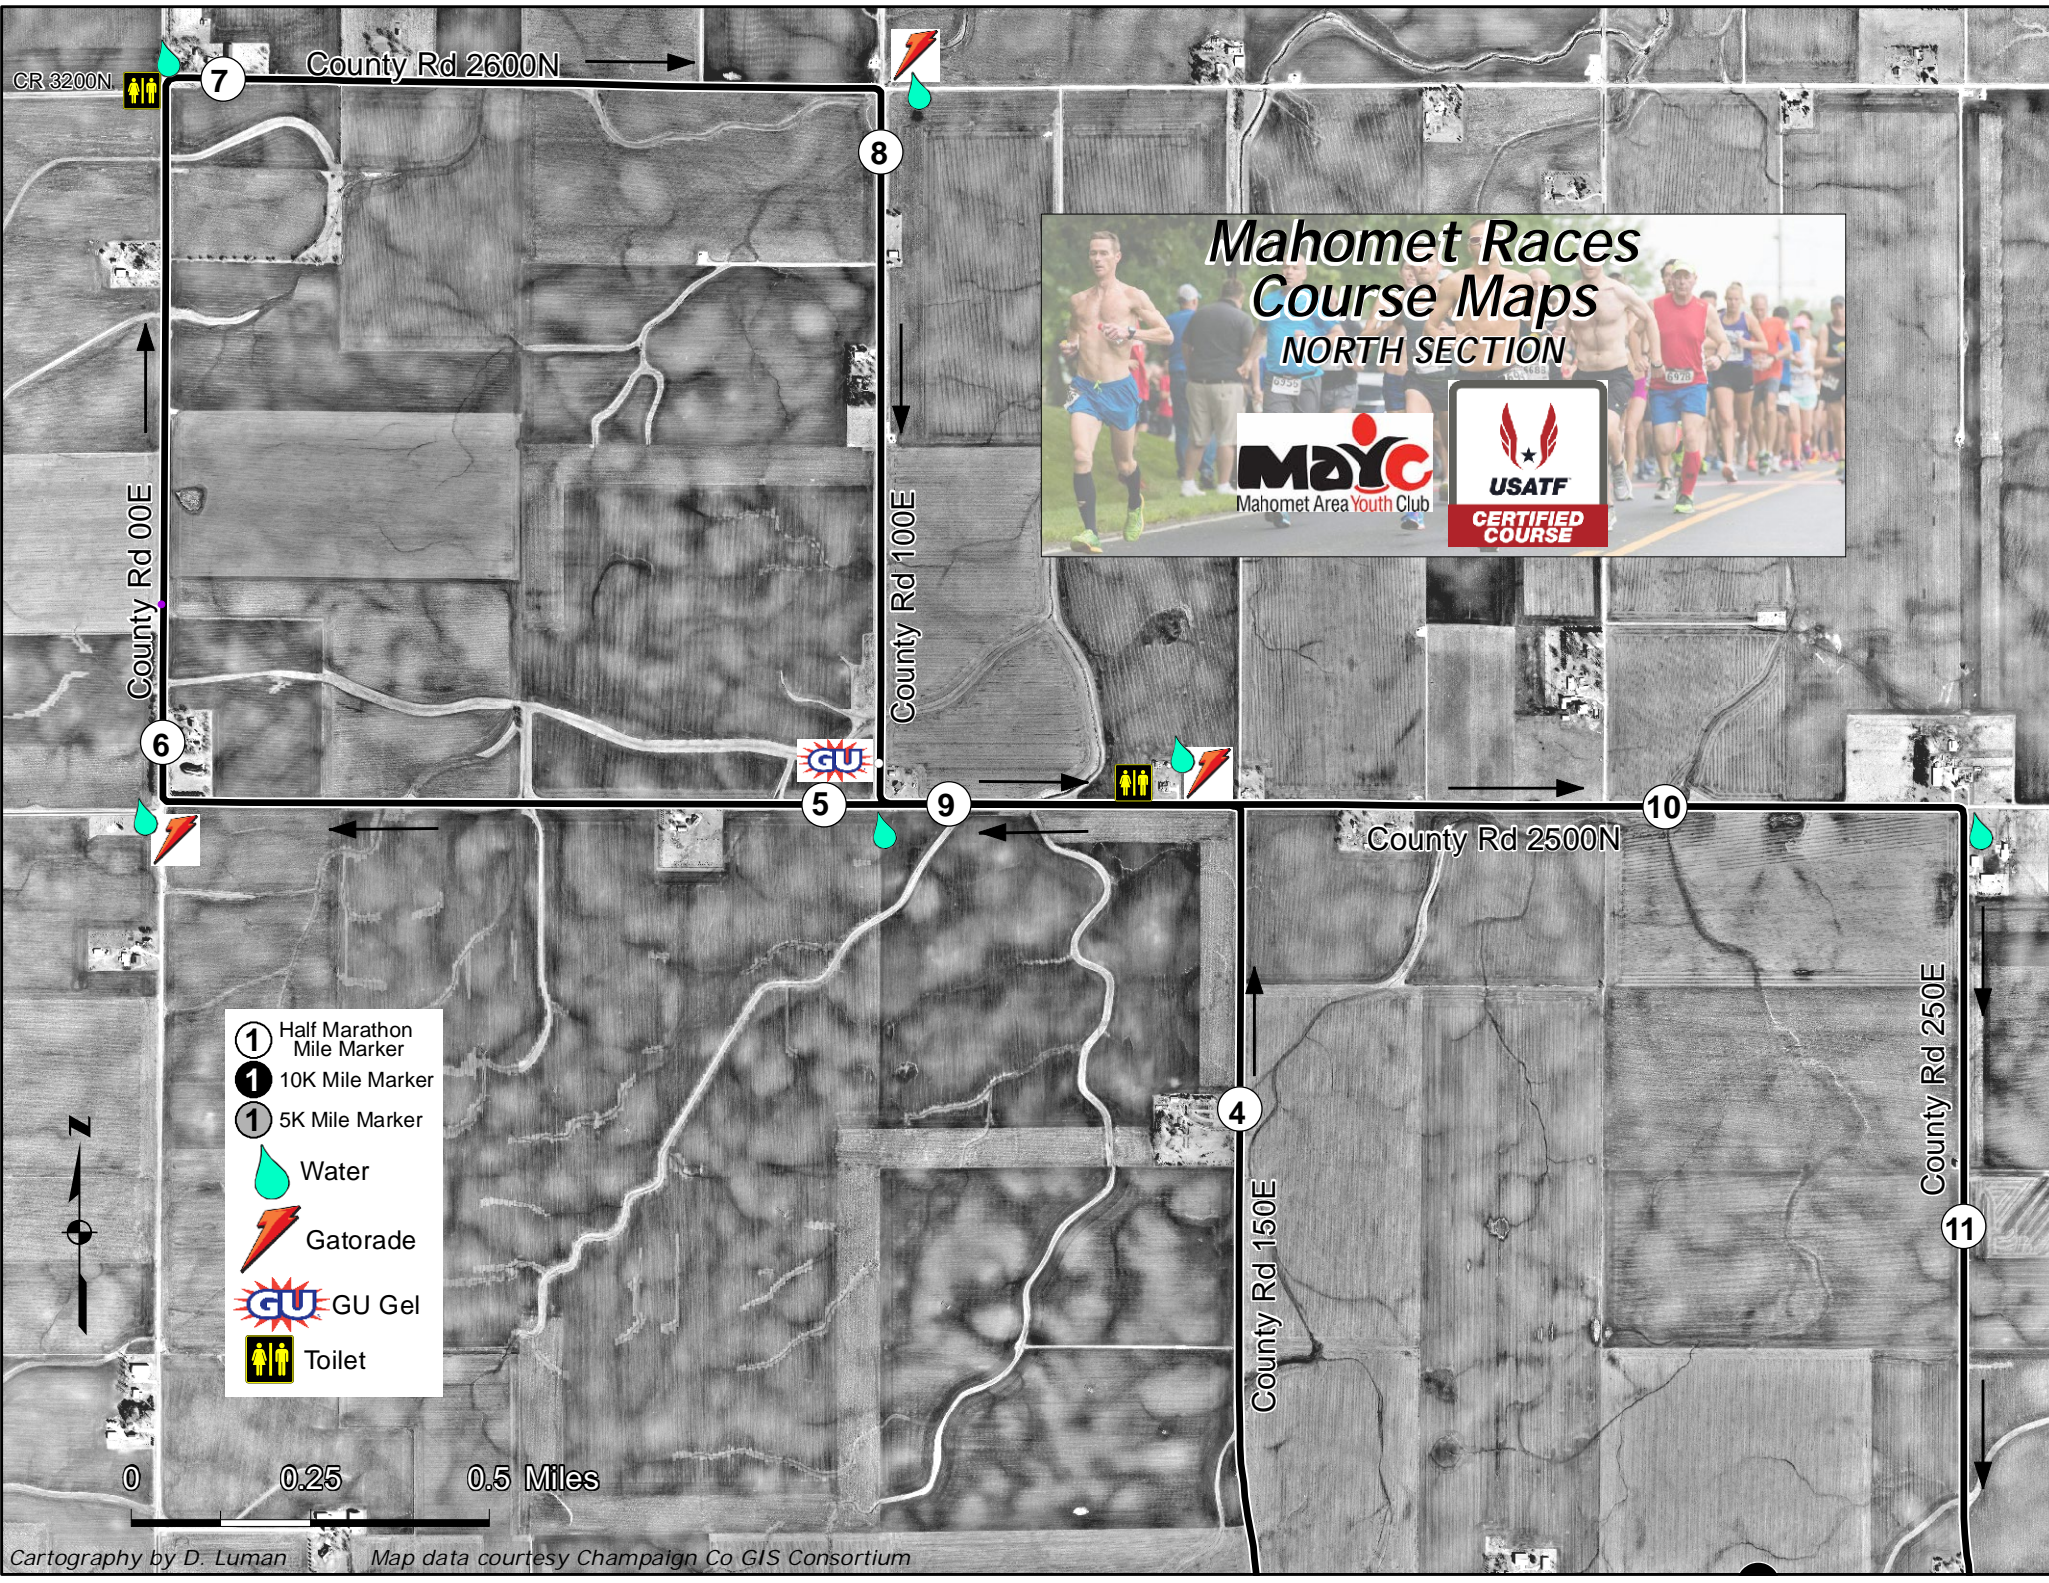

- 1 Half Marathon Mile Marker
- 1 10K Mile Marker
- 1 5K Mile Marker
- 1 Traffic monitors
- Water
- Gatorade
- GU Gel
- Toilet
- Parking

Mahomet Races Course Maps NORTH SECTION

- 1 Half Marathon Mile Marker
- 1 10K Mile Marker
- 1 5K Mile Marker
- Water
- Gatorade
- GU Gel
- Toilet

0 0.25 0.5 Miles