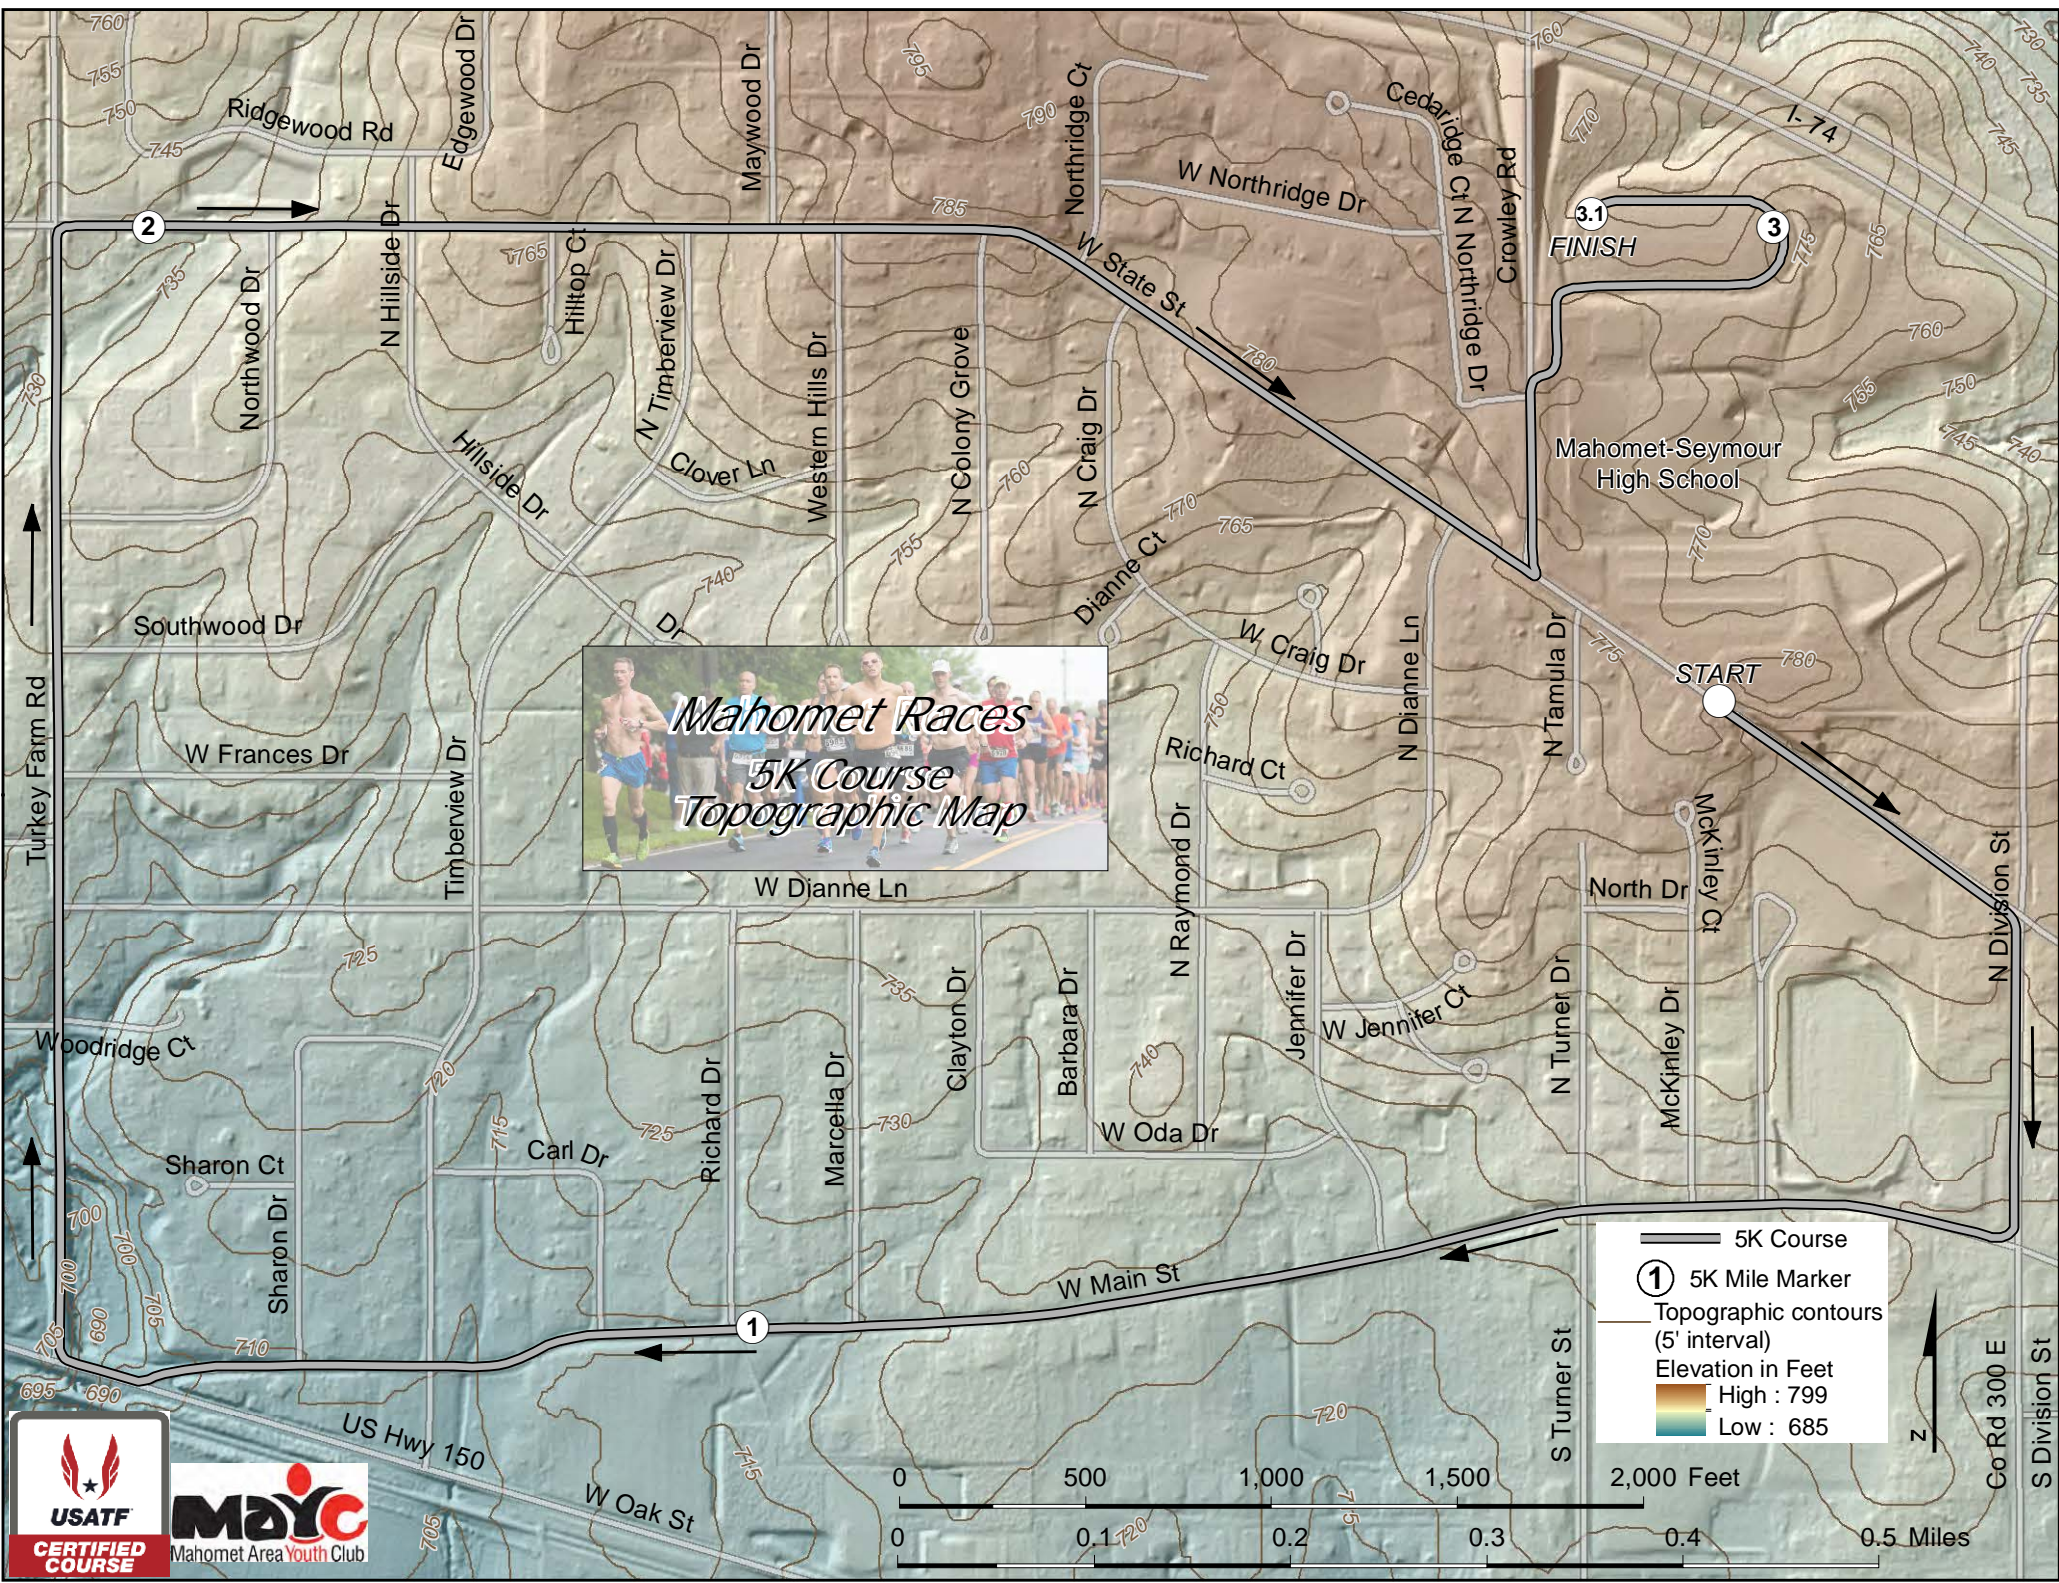

Mahomet Races 5K Course Topographic Map

5K Course
 5K Mile Marker
 Topographic contours (5' interval)
 Elevation in Feet
 High : 799
 Low : 685