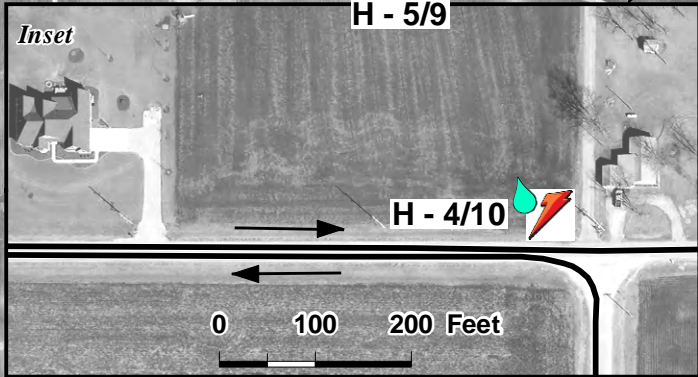

- H - 1** Hydration Station
- Water
- Gatorade
- GU Gel
- ① Half Marathon Mile Marker
- ⑩ 10K Mile Marker
- ⑤ 5K Mile Marker

- H-1** Hydration Station
- Water
- Gatorade
- GU Gel
- 1 Half Marathon Mile Marker
- 1 10K Mile Marker
- 1 5K Mile Marker

0 0.25 0.5 Miles

See Inset

See Inset