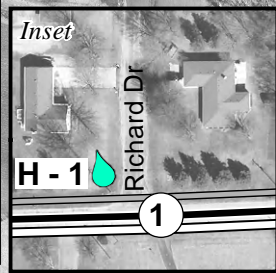

- H - 1** Hydration Station
- Water
- Gatorade
- GU Gel
- ① Half Marathon Mile Marker
- ⑩ 10K Mile Marker
- ⑤ 5K Mile Marker

- H-1** Hydration Station
- Water
- Gatorade
- GU Gel
- 1 Half Marathon Mile Marker
- 1 10K Mile Marker
- 1 5K Mile Marker

0 0.25 0.5 Miles

See Inset

See Inset