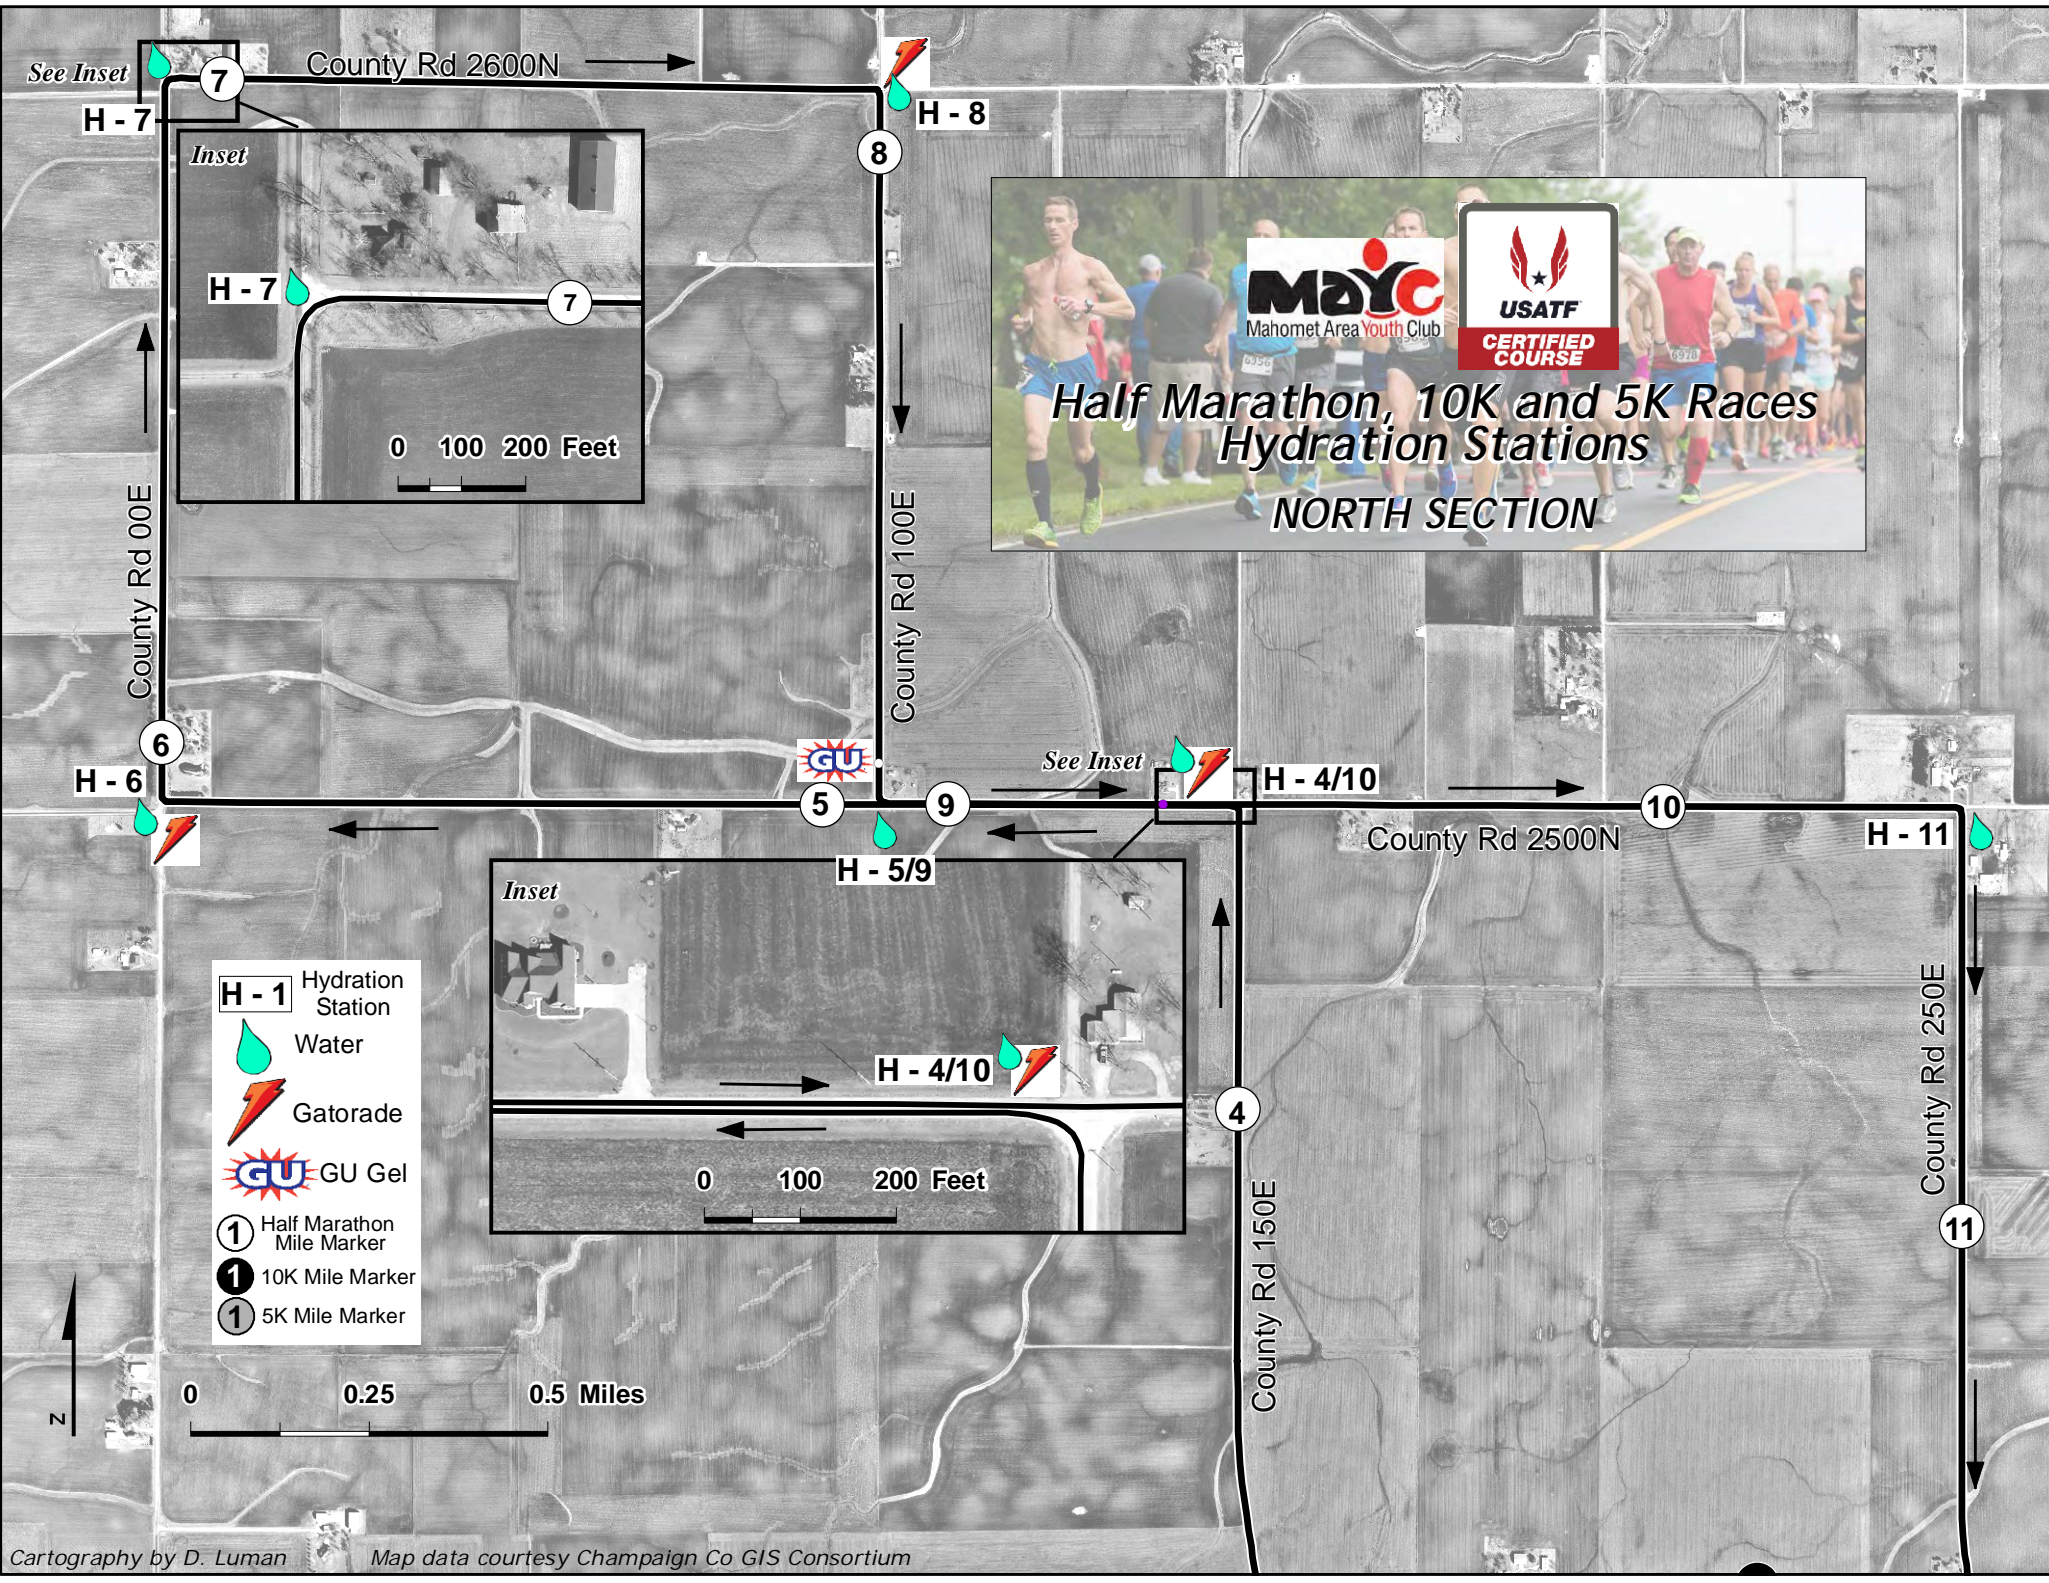

- H - 1** Hydration Station
- Water
- Gatorade
- GU Gel
- ① Half Marathon Mile Marker
- ⑩ 10K Mile Marker
- ⑤ 5K Mile Marker

- H-1** Hydration Station
- Water
- Gatorade
- GU Gel
- 1 Half Marathon Mile Marker
- 1 10K Mile Marker
- 1 5K Mile Marker

0 0.25 0.5 Miles

See Inset

See Inset