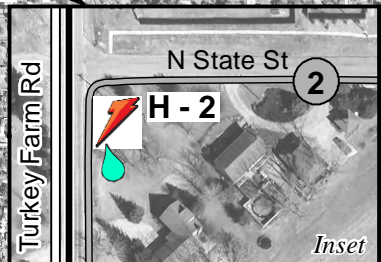

- H - 1** Hydration Station
- Water
- Gatorade
- GU Gel
- ① Half Marathon Mile Marker
- ⑩ 10K Mile Marker
- ⑤ 5K Mile Marker

- H-1** Hydration Station
- Water
- Gatorade
- GU Gel
- 1 Half Marathon Mile Marker
- 1 10K Mile Marker
- 1 5K Mile Marker

0 0.25 0.5 Miles

See Inset

See Inset